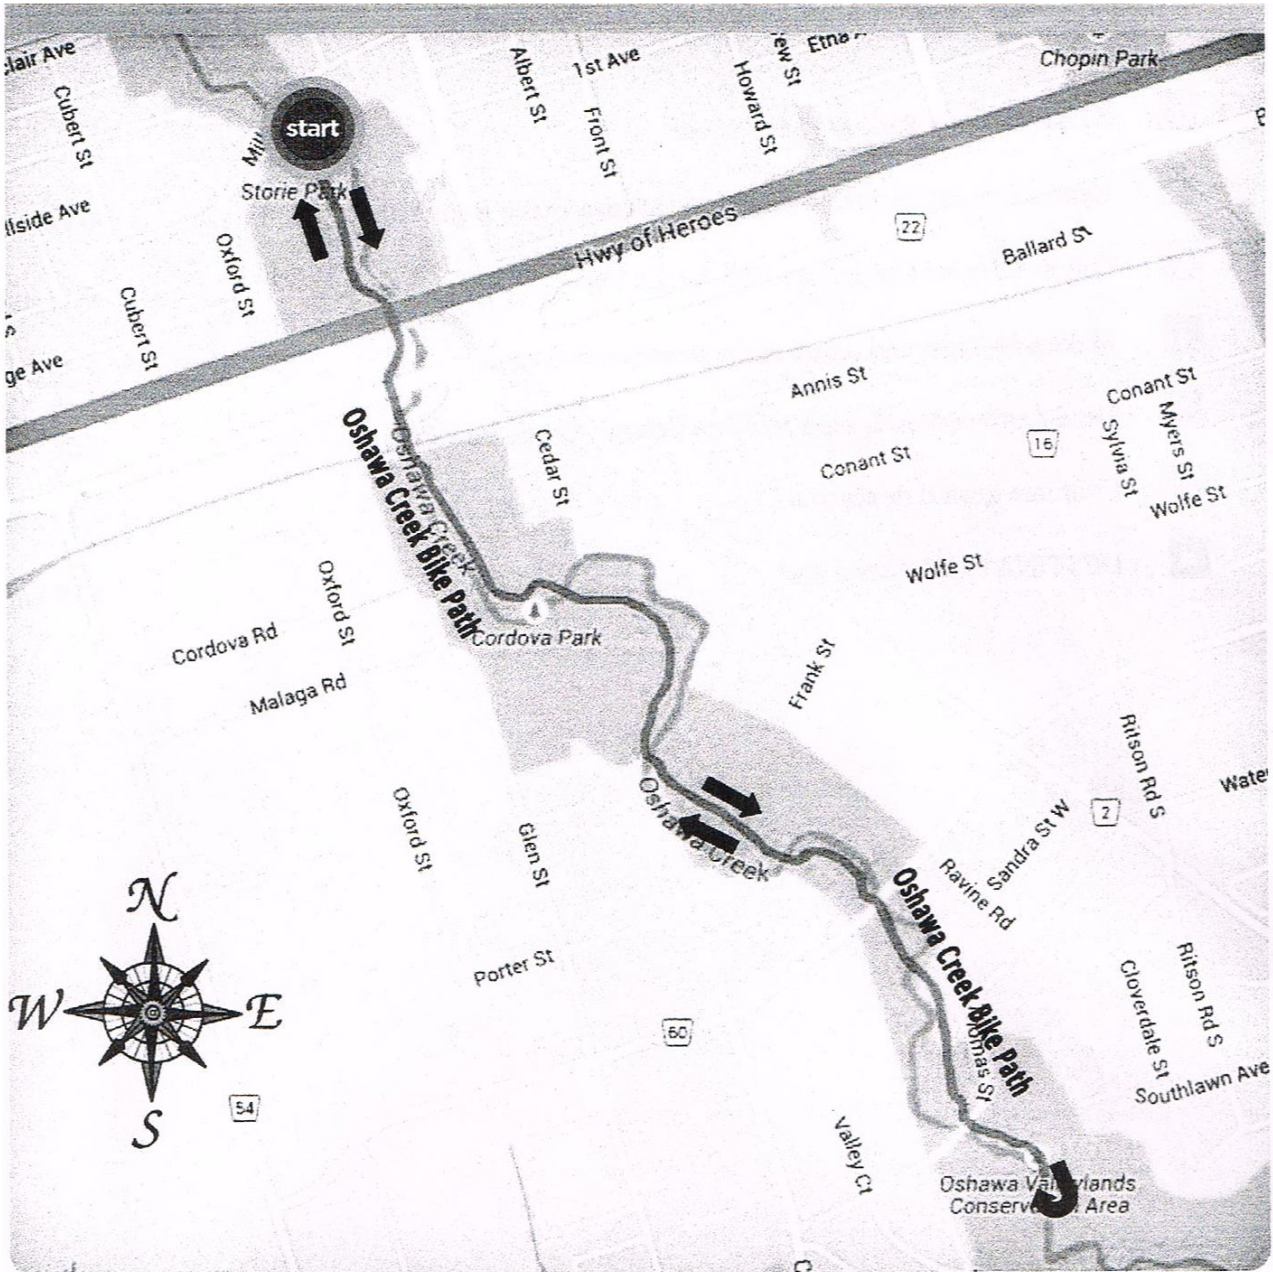

10km Ride Map

30km Ride Map

Map 3-4: Port Whitby

Map 4 Trail Length: 8.9 km